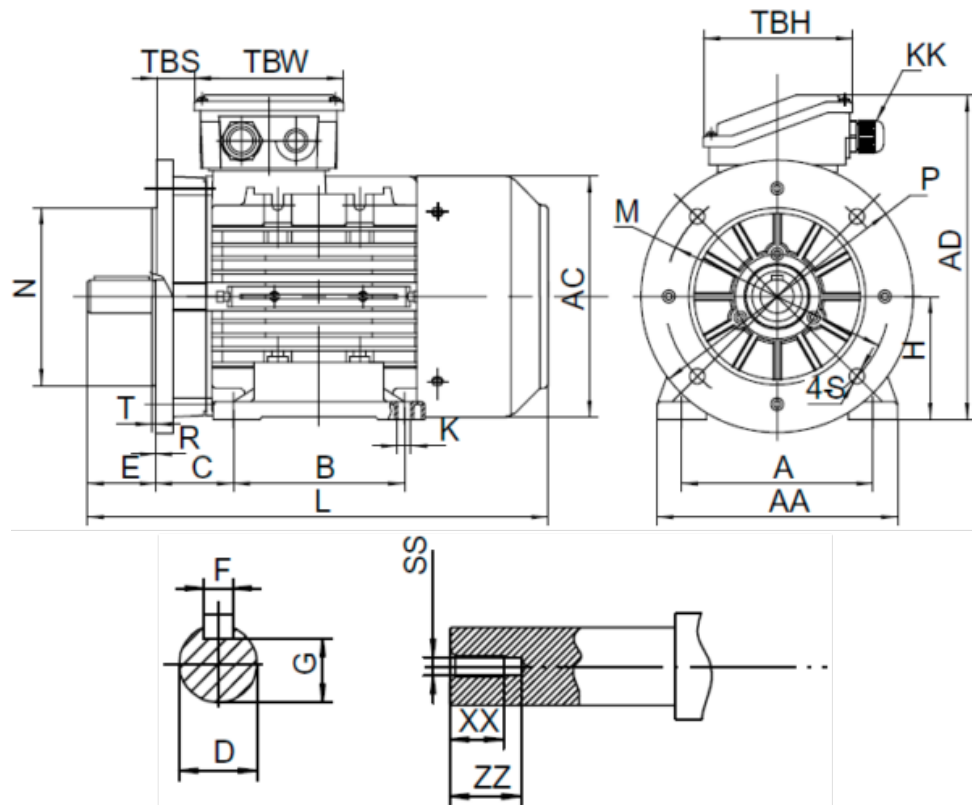

# Data Sheet

Article number: 25160005521740

Description: Kleedrive T2A 712-2 0.55kw 2800 rpm UL/CSA  
3x230/400V 50HZ IP55 B35 PTO

## Measures

A = 112	F = 5	TBW = 98
AA = 140	G = 11	XX = 12
AC = Ø138	H = 71	ZZ = 17
AD = 186	HD = 115	
B = 90	L = 245	
C = 45	SS = M5	
D = Ø14	TBH = 98	
E = 30	TBS = 16	